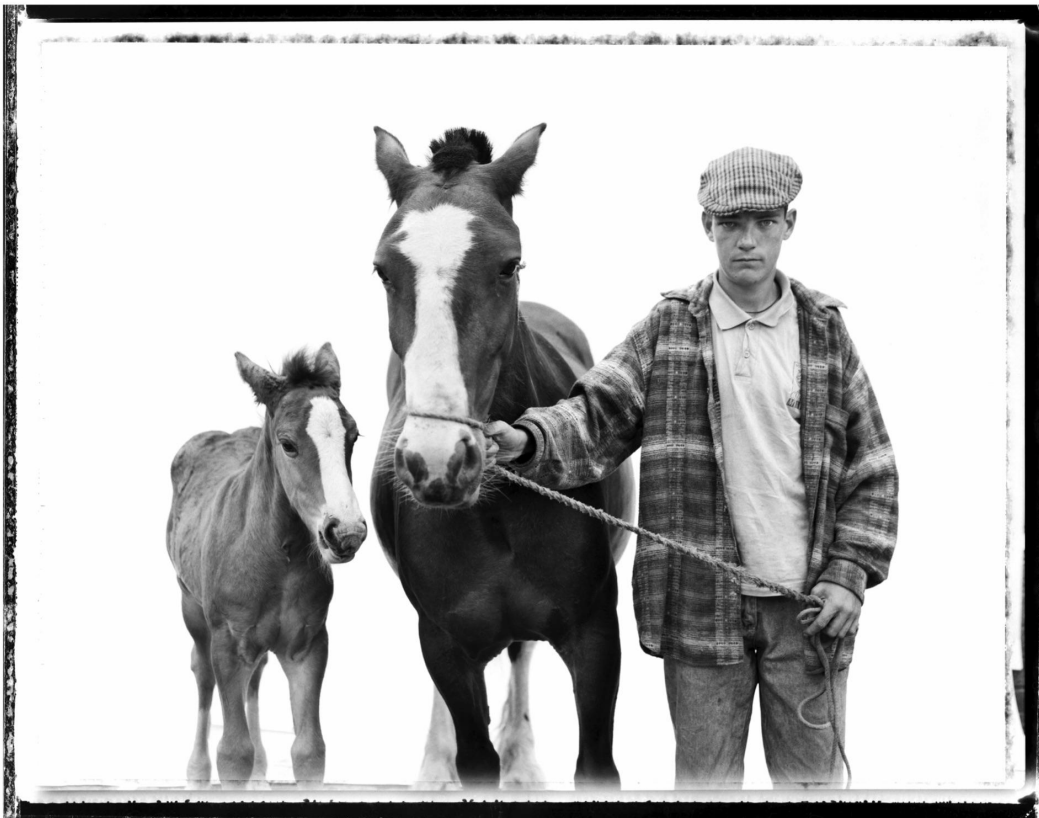

17. David Reilly with mare and foal

P 236-57